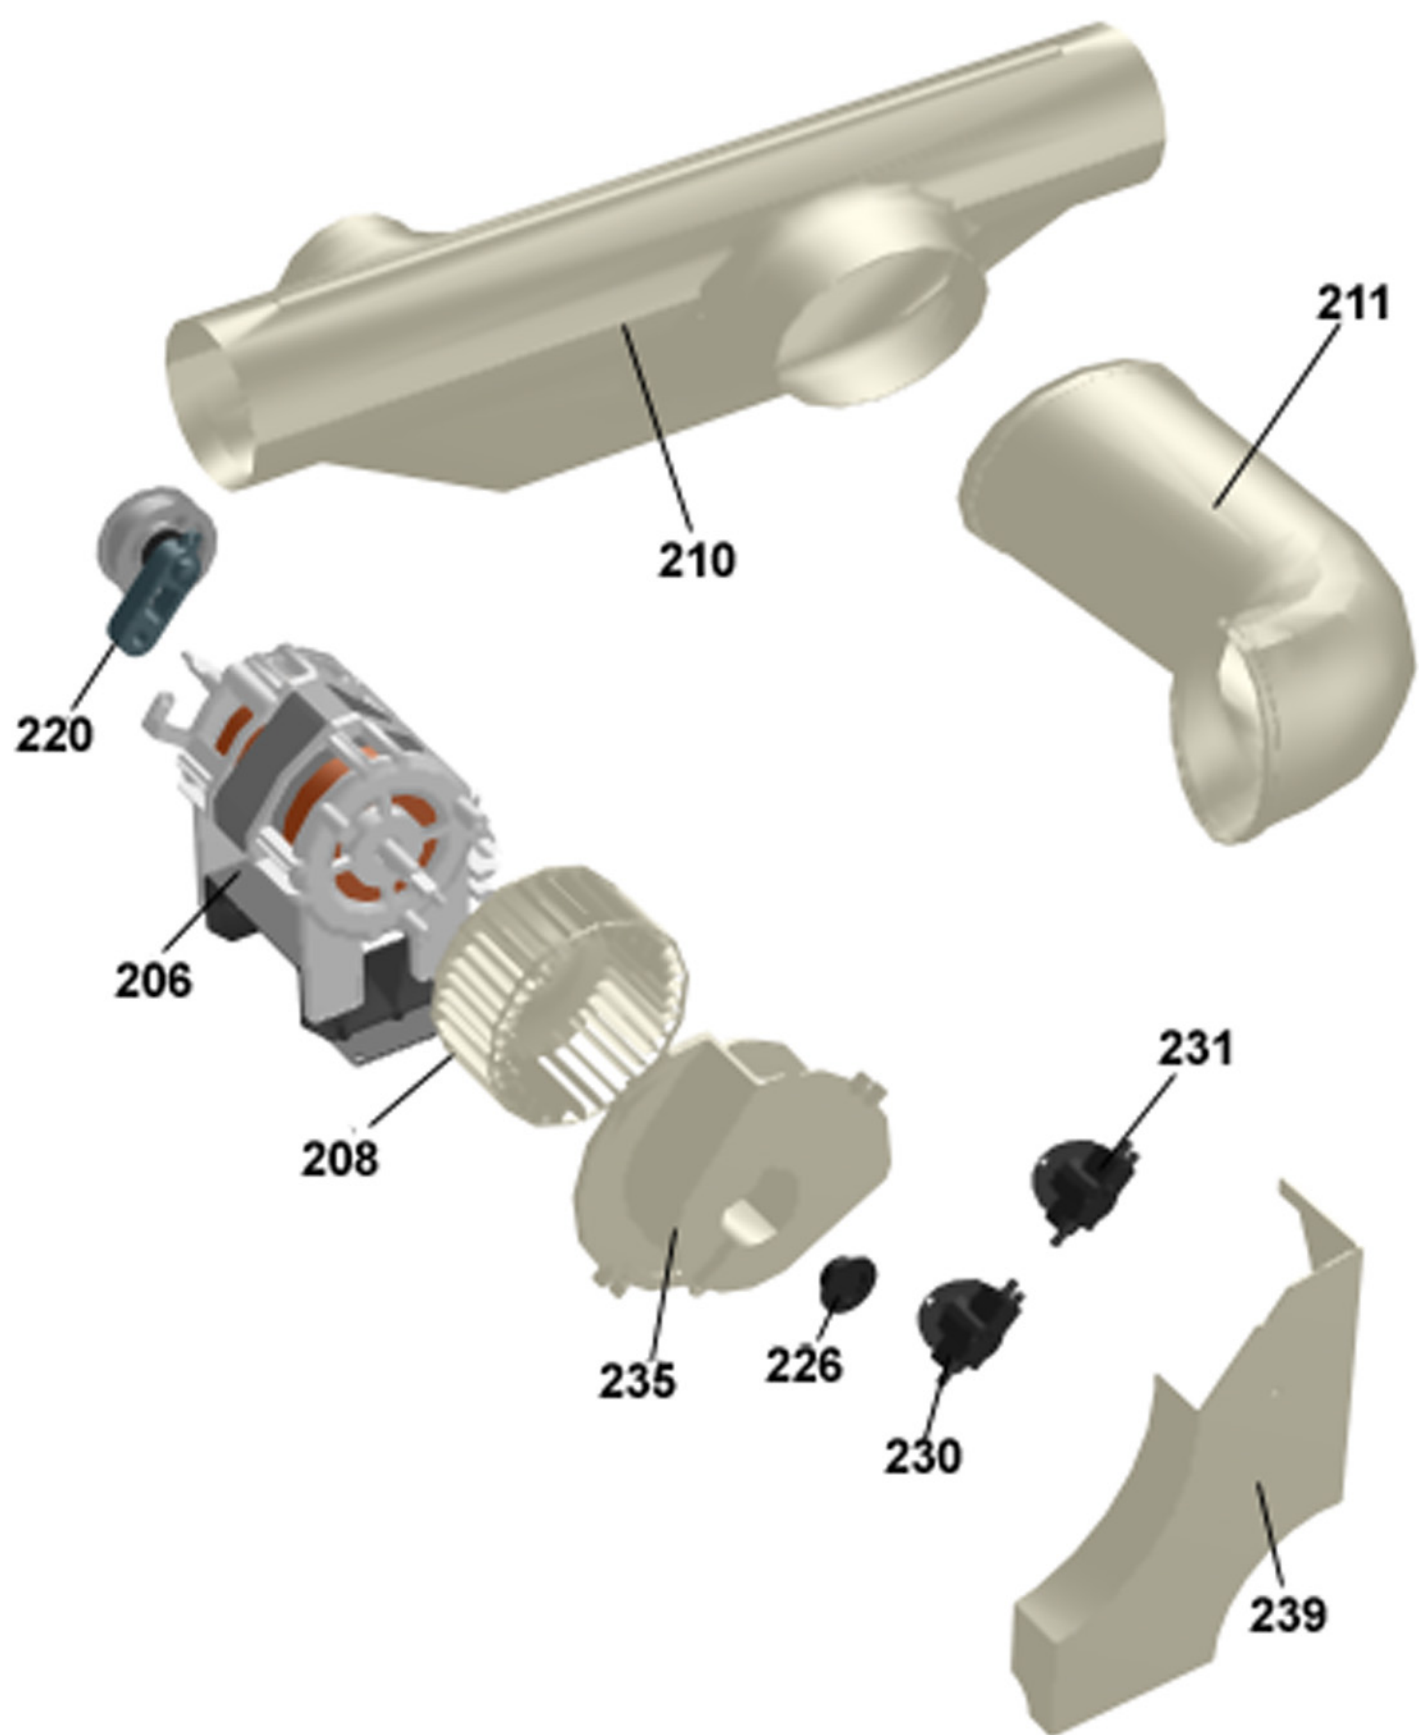

Outer door

ASKO, T701 US - White #10770110 (TD11US)

Pos	Spare part No.	Description	Qty	Comment
601	8061733-0	Outer Door 600/700 Series	1 Pcs	
602	8061810	Inner Door Dryer T700 Series	1 Pcs	
602-a	8902068	Screw	5 Pcs	
604	8061813-0	Door Handle T700	1 Pcs	
606	8061803-0	Hinge Pin Upper compl. 700s	1 Pcs	
606	8061805-0	hinge T711	1 Pcs	
606-a	8901097	Screw Terminal	2 Pcs	
606-b	8901619	Pop Rivet Det Comp	1 Pcs	
608	8061807-0	Lower Hinge Lower Compl.	1 Pcs	
608-a	8900338	Screw 20 Torx Self Tapping	2 Pcs	
608-b	8901097	Screw Terminal	1 Pcs	
610	8061878	Magnet Door T700s	1 Pcs	
611	8061886	Lock Holder T700 Series	0 Pcs	
612	8061815	Seal Dryer Door T700s	1 Pcs	
613	8065840	Filter Holder Compl.	1 Pcs	
615	8061812	Double Lint filter 700s	1 Pcs	
616	8061865-0	Bushing Hinge Pin T700s	2 Pcs	
617	8061953-0	Door Plug T700s	1 Pcs	

Cylinder and related parts

ASKO, T701 US - White #10770110 (TD11US)

Pos	Spare part No.	Description	Qty	Comment
301	8801216	Front frame compl. TD21	1 Pcs	
301-a	8902066	Screw	4 Pcs	
303	8061821	Front Felt Seal T700	1 Pcs	
304	8061932-49	Lamp housing lid grey TD21	1 Pcs	
306	8061887	Lamp Chimney	1 Pcs	
308	8053107	Micro Switch Dryer 03/05	1 Pcs	
309	8052622	Drum Roller Frt. TD	1 Pcs	
311	8052589	Paddle	2 Pcs	
311-a	8902099	Screw	5 Pcs	
313	8065710	Belt 700s	1 Pcs	
314	8052632	Bushing Rear Drum 03/05 TD	1 Pcs	
315	8061851	Rear Panel Inner T700	1 Pcs	
315-a	8900369	Screw T25	13 Pcs	
317	8064440	Felt sealing rear	1 Pcs	
318	8061800	Cylinder Dryer TD20 Comp.	1 Pcs	
320	8004439	Bearing Dryer Rear Panel All	1 Pcs	
321	8063808	Heater Element 2500 W700s	1 Pcs	
321-a	8900369	Screw T25	2 Pcs	
323	8008487	TStat Man. Reset TD	1 Pcs	
323-a	8900369	Screw T25	1 Pcs	
326	8008807	TStat 115C Auto Reset TD	1 Pcs	
326-a	8900369	Screw T25	1 Pcs	
331	8052650	Diaphragm Overheat	1 Pcs	
332	8064151	CAP OF BOLT	1 Pcs	