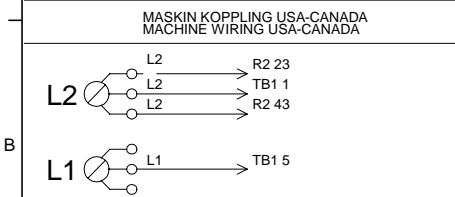

S:\UW\m2011_Tryckunderlag\Kopplingschema\8061835 TD11\8061835 TD11-02.dft , läpe , 8/30/01 9:49:32 AM

STEP NR.	START POSITION	5	10	15	20	25	30	35	40	45	50	55	60
01	COOLING 18 NEDKYLNING 18												
1	COOLING 9 NEDKYLNING 9												
2	MOTOR MOTOR												
3	MOTOR DIRECT MOTOR DIREKT												
4	BUZZER SUMMER												
5	BUZZER SUMMER												

- BO: BOTTOM
- BOTTEN
- MO: MOTOR
- MOTOR
- R: RELÄ
- RELÄ
- ELH: VÄRMEELEMENT, LÅG EFFEKT
- HEATER, LOW POWER
- VÄRMEELEMENT, HÖG EFFEKT
- ELH: HEATER, HIGH POWER
- HEATER
- TM: TIMERMOTOR
- TIMERMOTOR
- LB: DOOR SWITCH
- LUCKBRYTARE
- T1: THERMOSTAT (MAN O.H.)
- TERMOSTAT (MAN Ö.H)
- T2: THERMOSTAT (AUT O.H.)
- TERMOSTAT (AUT Ö.H)
- T3: THERMOSTAT (HIGH)
- TERMOSTAT (HÖG)
- T4: THERMOSTAT (LOW)
- TERMOSTAT (LÅG)
- BE: INTERNAL ILLUMINATION
- INNERBELYSNING
- TB: TRYCKBRYTARE
- PUSH BUTTON SWITCH
- IL: INDIKERINGSLAMPA
- INDICATION LAMP

1. REC: OUTLET WASHING-MACHINE
   - UTTAG TVÄTTMASKIN
   - INKB: MAIN TERMINAL BLOCK
   - INKOPPLINGSPLINT
   - INTERNAL CONNECTION
   - INTERN KOPPLING
   - ALTERNATIVE WIRING
   - ALTERNATIV KOPPLING

03	Changed number on TB 42 to TB 44	PS	01 41
02	Changed function TB 4	SS	01 33
01	LB2-LB4 and BU1-BU2 changed, JS added	PS	99 26
Rev ind	Revision	Appd	Year Week

Pos.	Qty	Part No.	Name of item	Material
Material		Dens.Kg/dm3	Dimensions, Type, etc.	
Scale		Gen.tolerance	Description(ENG)	
Designed by		Gen.tol.Angle	CIRCUIT DIAGRAM TD11	
Released by		Iss by Dept	Description(SE)	
		Year	KOPPLINGSSCHEMA TD11	
		Week	80 618 35	
		05	Rev Ind	Replace
			03	8061835 rev:02
			Project	

ASKO CYLINDA

1FORMAT A3

This document must not be copied without our written permission, and the contents may not be used for any unauthorized purpose. Askö Cylinda AB