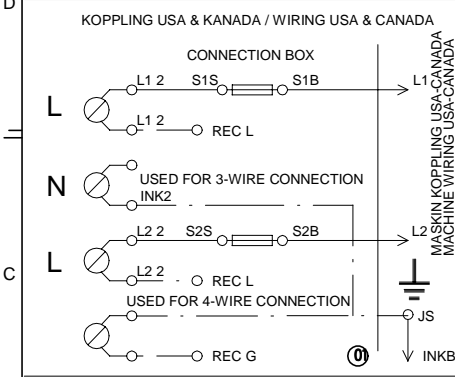

S:\UW\m2011_Tryckunderlag\Kopplingschema\8061835 TD11\8061835 TD11-02.dft , läpe , 8/30/01 9:49:32 AM

STEP NR.	START POSITION	5	10	15	20	25	30	35	40	45	50	55	60
01	COOLING 18 NEDKYLNING 18												
1	COOLING 9 NEDKYLNING 9												
2	MOTOR MOTOR												
3	MOTOR DIRECT MOTOR DIREKT												
4	BUZZER SUMMER												
5	BUZZER SUMMER												

- BO: BOTTOM
- BOTTEN
- MO: MOTOR
- MOTOR
- R: RELÄ
- RELÄ
- ELH: VÄRMEELEMENT, LÅG EFFEKT
- HEATER, LOW POWER
- VÄRMEELEMENT, HÖG EFFEKT
- ELH: HEATER, HIGH POWER
- HEATER
- TM: TIMERMOTOR
- TIMERMOTOR
- LB: DOOR SWITCH
- LUCKBRYTARE
- T1: THERMOSTAT (MAN O.H.)
- TERMOSTAT (MAN Ö.H)
- T2: THERMOSTAT (AUT O.H.)
- TERMOSTAT (AUT Ö.H)
- T3: THERMOSTAT (HIGH)
- TERMOSTAT (HÖG)
- T4: THERMOSTAT (LOW)
- TERMOSTAT (LÅG)
- BE: INTERNAL ILLUMINATION
- INNERBELYSNING
- TB: TRYCKBRYTARE
- PUSH BUTTON SWITCH
- IL: INDIKERINGSLAMPA
- INDICATION LAMP

1. REC: OUTLET WASHING-MACHINE
   - UTTAG TVÄTTMASKIN
   - INKB: MAIN TERMINAL BLOCK
   - INKOPPLINGSPLINT
   - INTERNAL CONNECTION
   - INTERN KOPPLING
   - ALTERNATIVE WIRING
   - ALTERNATIV KOPPLING

03	Changed number on TB 42 to TB 44	PS	01 41
02	Changed function TB 4	SS	01 33
01	LB2-LB4 and BU1-BU2 changed, JS added	PS	99 26
Rev ind	Revision	Appd	Year Week

Pos.	Qty	Part No.	Name of item	Material
Material		Dens.Kg/dm3	Dimensions, Type, etc.	
Scale		Gen.tolerance	Description(ENG)	
Designed by		Gen.tol.Angle	CIRCUIT DIAGRAM TD11	
Released by		Iss by Dept	Description(SE)	
		Year	KOPPLINGSSCHEMA TD11	
		Week	80 618 35	
		05	Rev Ind	Replace
			03	8061835 rev:02
			Project	

ASKO CYLINDA

1FORMAT A3

This document must not be copied without our written permission, and the contents may not be used for any unauthorized purpose. Askö Cylinda AB