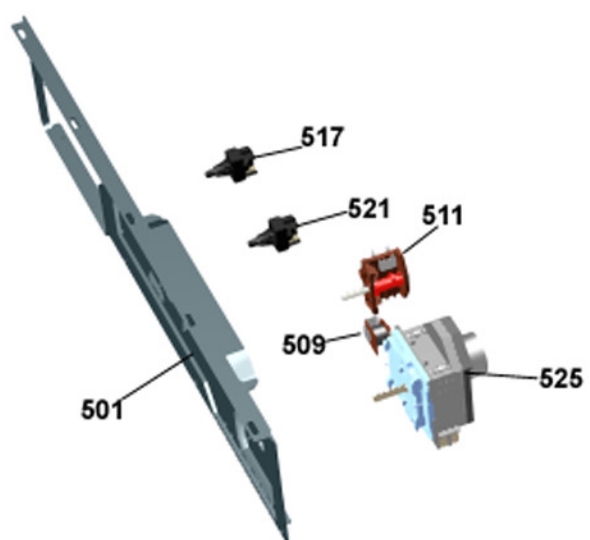

Control panel

ASKO, T701 US - White #10770110 (TD11US)

Pos	Spare part No.	Description	Qty	Comment
401	8076318-0-UL	PANEL W.HANDLE T701 ASKO US	1 Pcs	
401-a	8901591	Clip/Panel 600700s	4 Pcs	
403	8064945	Label program info. TD11	1 Pcs	
407	8061846-0-UL	Discontinued	0 Pcs	
411	8061711-0	Push Buttons TNM33/44/11/22	5 Pcs	
413	8061892-0	Temp/Timer Knob 600/700s	2 Pcs	
415	8061822	Decor Lens 06 Laundry	1 Pcs	
416	8060478	Ind. Lamp 600s WM	1 Pcs	
490	8065662	INSTRUCT TD21 ENGLISH US/CA	1 Pcs	
490	8065663	INSTRUCTIONS TD21 FRENCH US/CA	1 Pcs	
490	8065664	INSTRUCT TD21 SPANISH US/CA	1 Pcs	

Upper session

ASKO, T701 US - White #10770110 (TD11US)

Pos	Spare part No.	Description	Qty	Comment
501	8061690	Front Beam 600/700 Series	1 Pcs	
501-a	8900338	Screw 20 Torx Self Tapping	2 Pcs	
501-b	8901413	Lock Washer laundry tops	2 Pcs	
501-c	8902087	Screw Plastic Housing 20 Torx	2 Pcs	
509	8061883	Buzzer T700	1 Pcs	
509-a	8901097	Screw Terminal	1 Pcs	
511	8061931	Rotary Switch T700/720	1 Pcs	
511-a	8901097	Screw Terminal	2 Pcs	
517	8061875	Switch ON/OFF WM20	4 Pcs	
521	8061877	Start Switch T700/T720	1 Pcs	
525	8061839	Timer T700	1 Pcs	
529	8086700-1	Basic Harness	1 Pcs	
539	8061660	Terminal Block 5Pole	1 Pcs	
539-a	8901097	Screw Terminal	1 Pcs	
544	8065573	FUSE HOLDER GREY 15A US/CA	2 Pcs	
544-a	8058140	BK/MDA15 Fuse All laundry	2 Pcs	
544-b	8055725	Hub Fuse Holder	2 Pcs	
544-c	8054613	Fuse Holder Laundry	2 Pcs	
548	8064179	Relay 10 terminals WM	1 Pcs	
551	8065734	EL. BOX USA TD21	1 Pcs	
551-a	8901097	Screw Terminal	1 Pcs	
552	8061033	Subs to 8061455	1 Pcs	
553	8061891	Terminal Block DryerTD 20	1 Pcs	
554	8060462	Grommet	1 Pcs	
555	8060463	Lock Nut	1 Pcs	
556	8063756	Cover Terminal block T700s	1 Pcs	
556-a	8901097	Screw Terminal	1 Pcs	