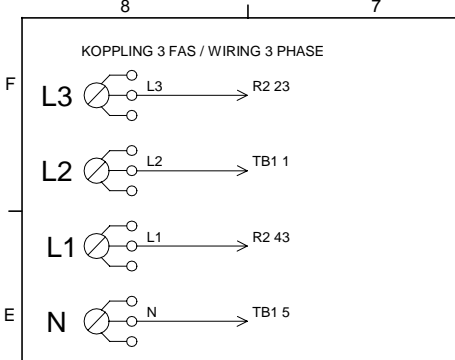

S:\UW\m2011_Tryckunderlag\Kopplingschema\8061835 TD11\8061835 TD11-02.dft , läpe , 8/30/01 9:49:32 AM

STEP NR.	START POSITION	5	10	15	20	25	30	35	40	45	50	55	60
01	COOLING 18 NEDKYLNING 18												
1	COOLING 9 NEDKYLNING 9												
2	MOTOR MOTOR												
3	MOTOR DIRECT MOTOR DIREKT												
4	BUZZER SUMMER												
5	BUZZER SUMMER												

- BO: BOTTOM
- BOTTEN
- MO: MOTOR
- MOTOR
- R: RELÄ
- RELÄ
- ELH: VÄRMEELEMENT, LÅG EFFEKT
- HEATER, LOW POWER
- VÄRMEELEMENT, HÖG EFFEKT
- ELH: HEATER, HIGH POWER
- HEATER
- TM: TIMERMOTOR
- TIMERMOTOR
- LB: DOOR SWITCH
- LUCKBRYTARE
- T1: THERMOSTAT (MAN O.H.)
- TERMOSTAT (MAN Ö.H)
- T2: THERMOSTAT (AUT O.H.)
- TERMOSTAT (AUT Ö.H)
- T3: THERMOSTAT (HIGH)
- TERMOSTAT (HÖG)
- T4: THERMOSTAT (LOW)
- TERMOSTAT (LÅG)
- BE: INTERNAL ILLUMINATION
- INNERBELYSNING
- TB: TRYCKBRYTARE
- PUSH BUTTON SWITCH
- IL: INDIKERINGSLAMPA
- INDICATION LAMP

1. REC: OUTLET WASHING-MACHINE
   - UTTAG TVÄTTMASKIN
   - INKB: MAIN TERMINAL BLOCK
   - INKOPPLINGSPLINT
   - INTERNAL CONNECTION
   - INTERN KOPPLING
   - ALTERNATIVE WIRING
   - ALTERNATIV KOPPLING

03	Changed number on TB 42 to TB 44	PS	01 41
02	Changed function TB 4	SS	01 33
01	LB2-LB4 and BU1-BU2 changed, JS added	PS	99 26
Rev ind	Revision	Appd	Year Week

Pos.	Qty	Part No.	Name of item	Material
Material		Dens.Kg/dm3	Dimensions, Type, etc.	
Scale		Gen.tolerance	Description(ENG)	
Designed by		Gen.tol.Angle	CIRCUIT DIAGRAM TD11	
Released by		Iss by Dept	Description(SE)	
		Year	KOPPLINGSSCHEMA TD11	
		Week	80 618 35	
		05	Rev Ind	Replace
			03	8061835 rev:02
			Project	

ASKO CYLINDA

1FORMAT A3

This document must not be copied without our written permission, and the contents may not be used for any unauthorized purpose. Askö Cylinda AB