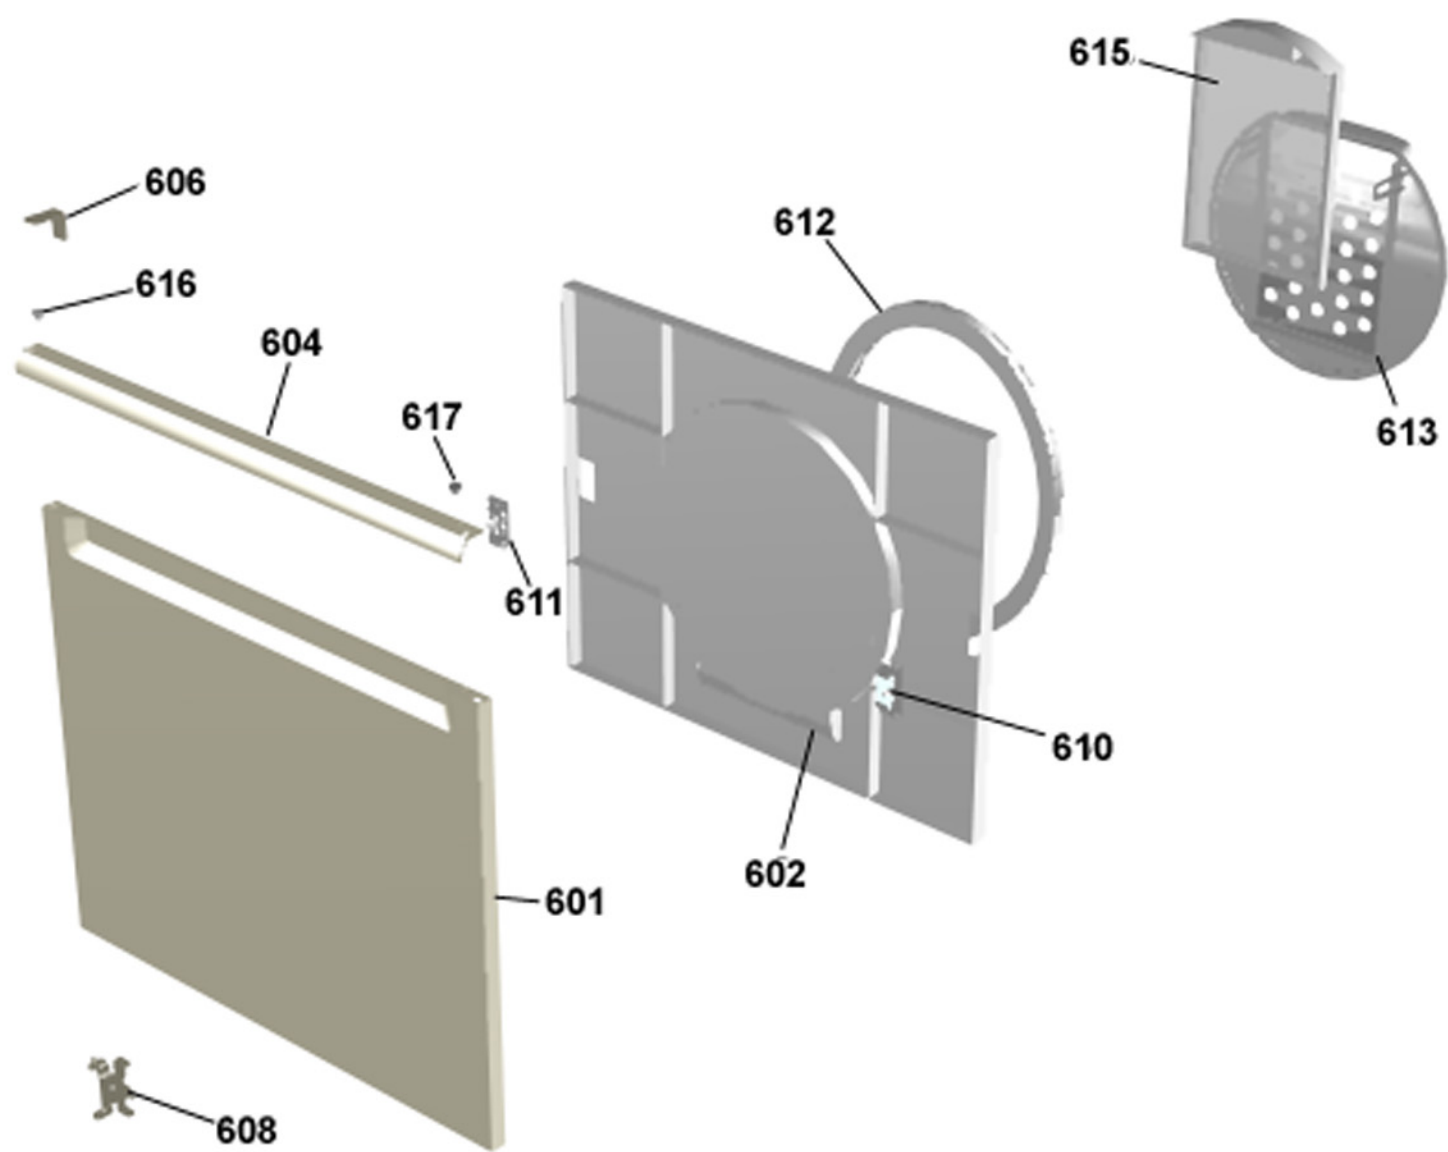

Control panel

ASKO, T701 US - White #10770110 (TD11US)

Pos	Spare part No.	Description	Qty	Comment
401	8076318-0-UL	PANEL W.HANDLE T701 ASKO US	1 Pcs	
401-a	8901591	Clip/Panel 600700s	4 Pcs	
403	8064945	Label program info. TD11	1 Pcs	
407	8061846-0-UL	Discontinued	0 Pcs	
411	8061711-0	Push Buttons TNM33/44/11/22	5 Pcs	
413	8061892-0	Temp/Timer Knob 600/700s	2 Pcs	
415	8061822	Decor Lens 06 Laundry	1 Pcs	
416	8060478	Ind. Lamp 600s WM	1 Pcs	
490	8065662	INSTRUCT TD21 ENGLISH US/CA	1 Pcs	
490	8065663	INSTRUCTIONS TD21 FRENCH US/CA	1 Pcs	
490	8065664	INSTRUCT TD21 SPANISH US/CA	1 Pcs	

Upper session

ASKO, T701 US - White #10770110 (TD11US)

Pos	Spare part No.	Description	Qty	Comment
501	8061690	Front Beam 600/700 Series	1 Pcs	
501-a	8900338	Screw 20 Torx Self Tapping	2 Pcs	
501-b	8901413	Lock Washer laundry tops	2 Pcs	
501-c	8902087	Screw Plastic Housing 20 Torx	2 Pcs	
509	8061883	Buzzer T700	1 Pcs	
509-a	8901097	Screw Terminal	1 Pcs	
511	8061931	Rotary Switch T700/720	1 Pcs	
511-a	8901097	Screw Terminal	2 Pcs	
517	8061875	Switch ON/OFF WM20	4 Pcs	
521	8061877	Start Switch T700/T720	1 Pcs	
525	8061839	Timer T700	1 Pcs	
529	8086700-1	Basic Harness	1 Pcs	
539	8061660	Terminal Block 5Pole	1 Pcs	
539-a	8901097	Screw Terminal	1 Pcs	
544	8065573	FUSE HOLDER GREY 15A US/CA	2 Pcs	
544-a	8058140	BK/MDA15 Fuse All laundry	2 Pcs	
544-b	8055725	Hub Fuse Holder	2 Pcs	
544-c	8054613	Fuse Holder Laundry	2 Pcs	
548	8064179	Relay 10 terminals WM	1 Pcs	
551	8065734	EL. BOX USA TD21	1 Pcs	
551-a	8901097	Screw Terminal	1 Pcs	
552	8061033	Subs to 8061455	1 Pcs	
553	8061891	Terminal Block DryerTD 20	1 Pcs	
554	8060462	Grommet	1 Pcs	
555	8060463	Lock Nut	1 Pcs	
556	8063756	Cover Terminal block T700s	1 Pcs	
556-a	8901097	Screw Terminal	1 Pcs	