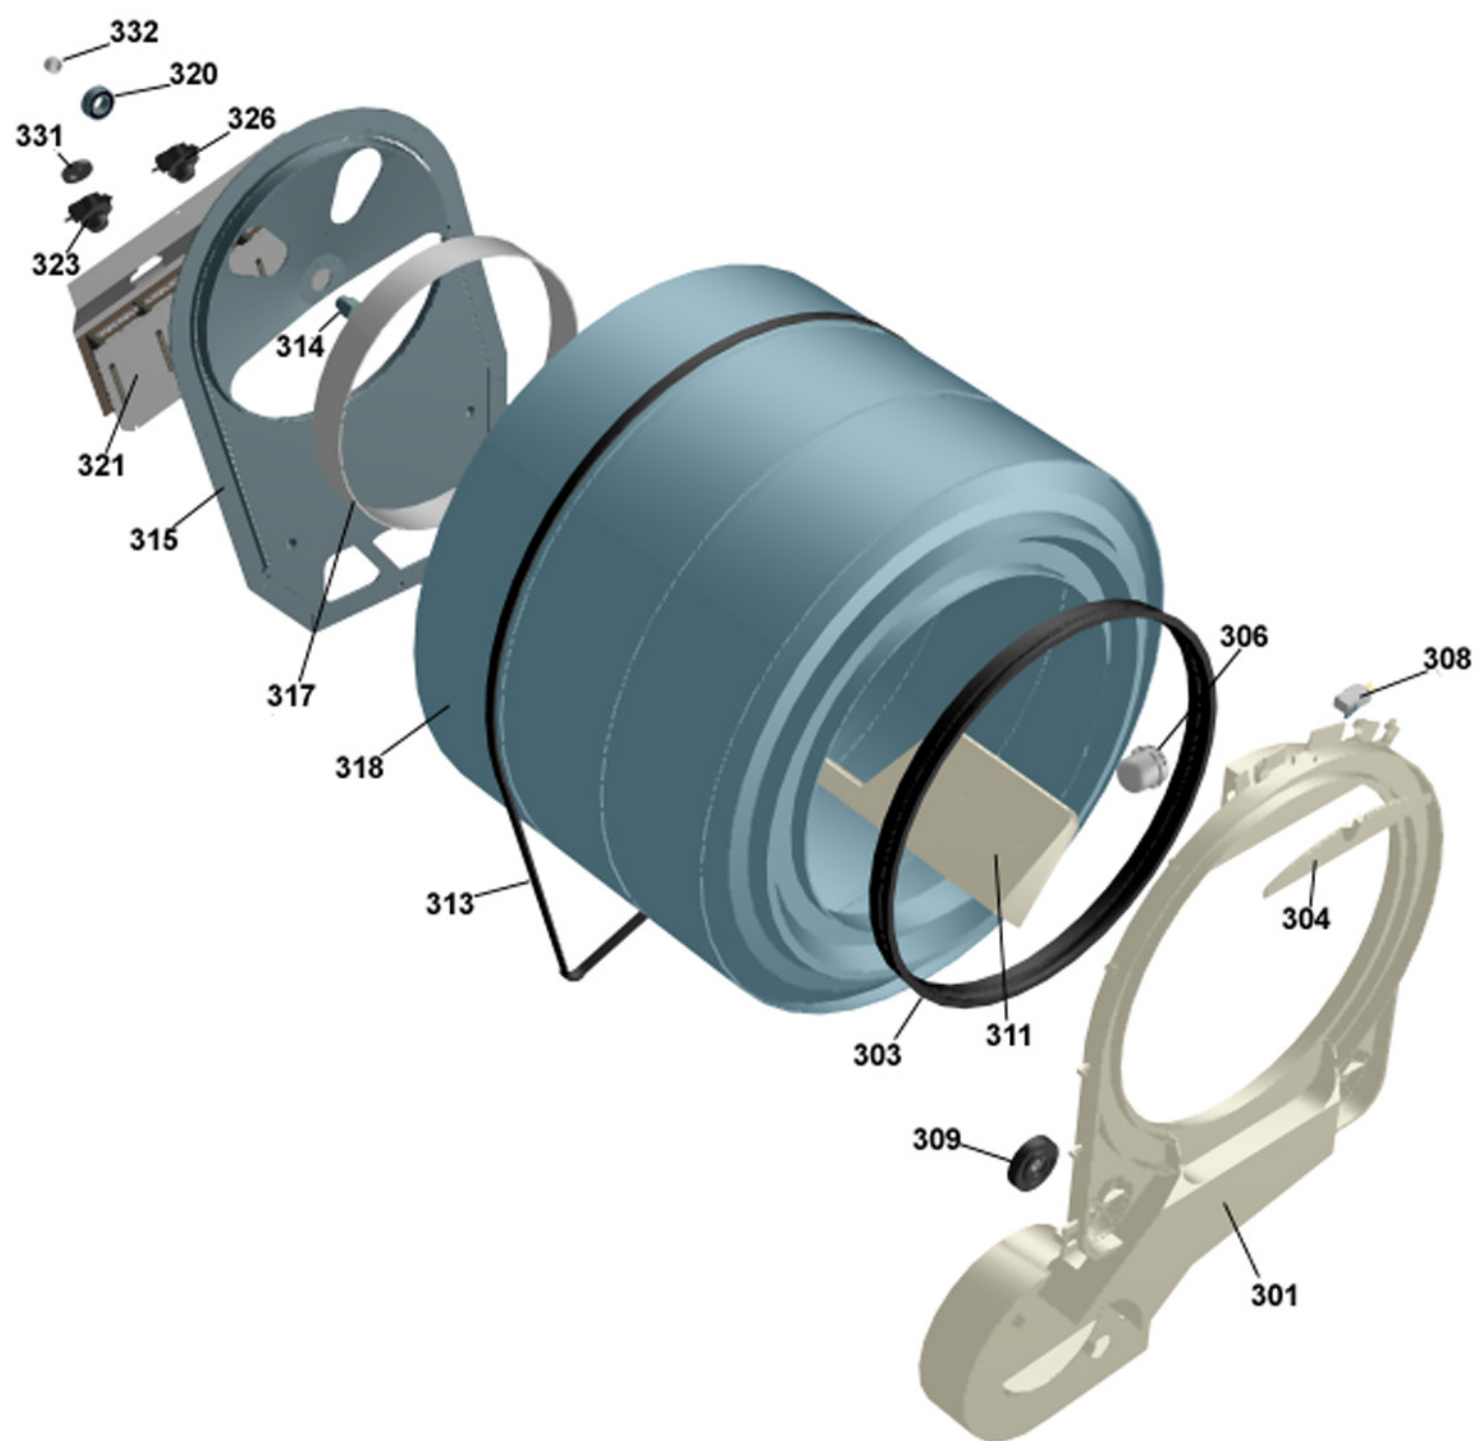

Upper session

ASKO, T701 US - White #10770110 (TD11US)

Pos	Spare part No.	Description	Qty	Comment
501	8061690	Front Beam 600/700 Series	1 Pcs	
501-a	8900338	Screw 20 Torx Self Tapping	2 Pcs	
501-b	8901413	Lock Washer laundry tops	2 Pcs	
501-c	8902087	Screw Plastic Housing 20 Torx	2 Pcs	
509	8061883	Buzzer T700	1 Pcs	
509-a	8901097	Screw Terminal	1 Pcs	
511	8061931	Rotary Switch T700/720	1 Pcs	
511-a	8901097	Screw Terminal	2 Pcs	
517	8061875	Switch ON/OFF WM20	4 Pcs	
521	8061877	Start Switch T700/T720	1 Pcs	
525	8061839	Timer T700	1 Pcs	
529	8086700-1	Basic Harness	1 Pcs	
539	8061660	Terminal Block 5Pole	1 Pcs	
539-a	8901097	Screw Terminal	1 Pcs	
544	8065573	FUSE HOLDER GREY 15A US/CA	2 Pcs	
544-a	8058140	BK/MDA15 Fuse All laundry	2 Pcs	
544-b	8055725	Hub Fuse Holder	2 Pcs	
544-c	8054613	Fuse Holder Laundry	2 Pcs	
548	8064179	Relay 10 terminals WM	1 Pcs	
551	8065734	EL. BOX USA TD21	1 Pcs	
551-a	8901097	Screw Terminal	1 Pcs	
552	8061033	Subs to 8061455	1 Pcs	
553	8061891	Terminal Block DryerTD 20	1 Pcs	
554	8060462	Grommet	1 Pcs	
555	8060463	Lock Nut	1 Pcs	
556	8063756	Cover Terminal block T700s	1 Pcs	
556-a	8901097	Screw Terminal	1 Pcs	

Outer door

ASKO, T701 US - White #10770110 (TD11US)

Pos	Spare part No.	Description	Qty	Comment
601	8061733-0	Outer Door 600/700 Series	1 Pcs	
602	8061810	Inner Door Dryer T700 Series	1 Pcs	
602-a	8902068	Screw	5 Pcs	
604	8061813-0	Door Handle T700	1 Pcs	
606	8061803-0	Hinge Pin Upper compl. 700s	1 Pcs	
606	8061805-0	hinge T711	1 Pcs	
606-a	8901097	Screw Terminal	2 Pcs	
606-b	8901619	Pop Rivet Det Comp	1 Pcs	
608	8061807-0	Lower Hinge Lower Compl.	1 Pcs	
608-a	8900338	Screw 20 Torx Self Tapping	2 Pcs	
608-b	8901097	Screw Terminal	1 Pcs	
610	8061878	Magnet Door T700s	1 Pcs	
611	8061886	Lock Holder T700 Series	0 Pcs	
612	8061815	Seal Dryer Door T700s	1 Pcs	
613	8065840	Filter Holder Compl.	1 Pcs	
615	8061812	Double Lint filter 700s	1 Pcs	
616	8061865-0	Bushing Hinge Pin T700s	2 Pcs	
617	8061953-0	Door Plug T700s	1 Pcs	