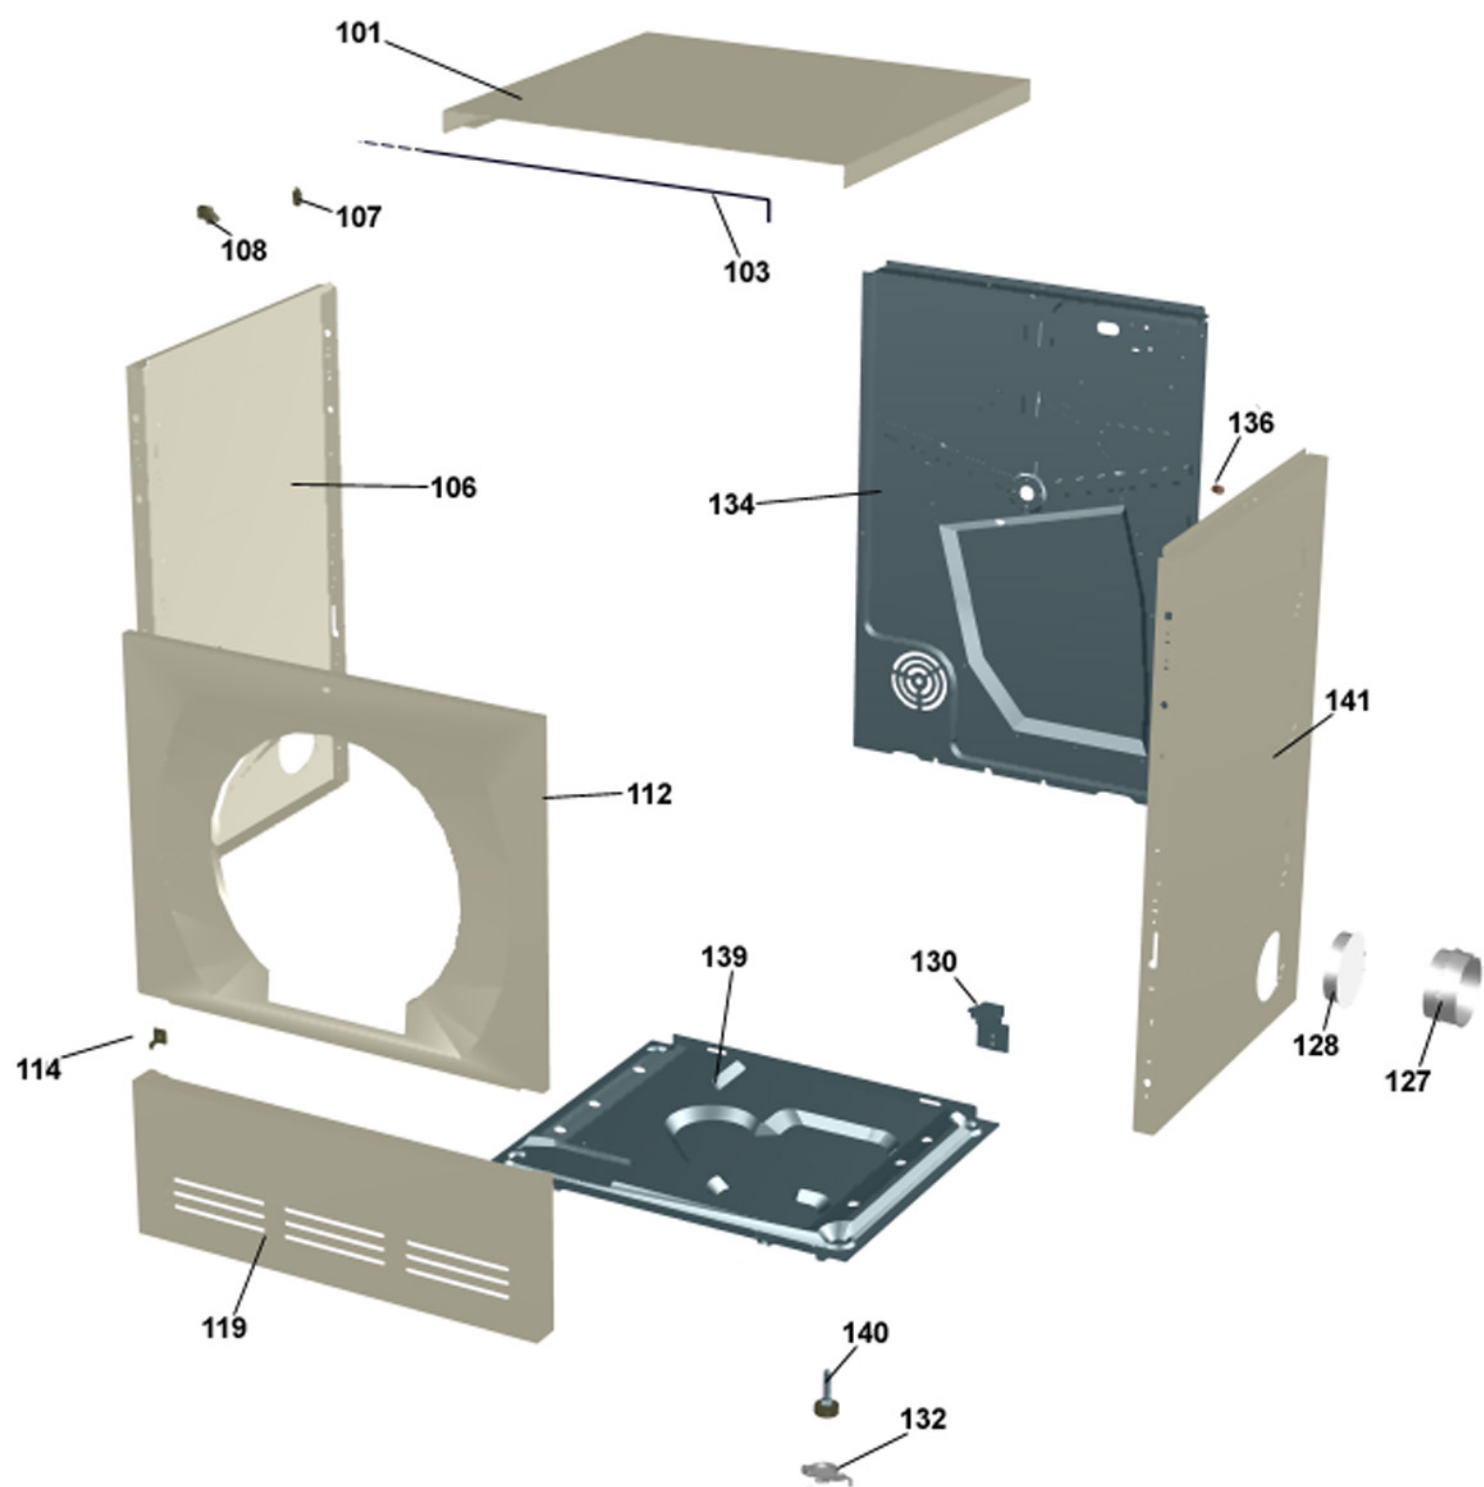

Cylinder and related parts

ASKO, T701 US - White #10770110 (TD11US)

Pos	Spare part No.	Description	Qty	Comment
301	8801216	Front frame compl. TD21	1 Pcs	
301-a	8902066	Screw	4 Pcs	
303	8061821	Front Felt Seal T700	1 Pcs	
304	8061932-49	Lamp housing lid grey TD21	1 Pcs	
306	8061887	Lamp Chimney	1 Pcs	
308	8053107	Micro Switch Dryer 03/05	1 Pcs	
309	8052622	Drum Roller Frt. TD	1 Pcs	
311	8052589	Paddle	2 Pcs	
311-a	8902099	Screw	5 Pcs	
313	8065710	Belt 700s	1 Pcs	
314	8052632	Bushing Rear Drum 03/05 TD	1 Pcs	
315	8061851	Rear Panel Inner T700	1 Pcs	
315-a	8900369	Screw T25	13 Pcs	
317	8064440	Felt sealing rear	1 Pcs	
318	8061800	Cylinder Dryer TD20 Comp.	1 Pcs	
320	8004439	Bearing Dryer Rear Panel All	1 Pcs	
321	8063808	Heater Element 2500 W700s	1 Pcs	
321-a	8900369	Screw T25	2 Pcs	
323	8008487	TStat Man. Reset TD	1 Pcs	
323-a	8900369	Screw T25	1 Pcs	
326	8008807	TStat 115C Auto Reset TD	1 Pcs	
326-a	8900369	Screw T25	1 Pcs	
331	8052650	Diaphragm Overheat	1 Pcs	
332	8064151	CAP OF BOLT	1 Pcs	

Lower session**ASKO, T701 US - White #10770110 (TD11US)**

Pos	Spare part No.	Description	Qty	Comment
206	8061895	Motor Dryer 700s	1 Pcs	
206-a	8901969	Screw	4 Pcs	
208	8055200	Blower Dryer Front All	1 Pcs	
208-a	8901192	Locking Nut WM 03/05	1 Pcs	
210	8052638	TTube w/o Recirc holes	1 Pcs	
211	8052639	Exhaust Canal Bend	1 Pcs	
220	8801214	TENSION ARM W.BALL BEARING	1 Pc's	
226	8061949	Plug Fan TD700 Series	1 Pcs	
228	33700183	Terminal	1 Pcs	
228-a	8901097	Screw Terminal	1 Pcs	
228-b	8901413	Lock Washer laundry tops	1 Pcs	
230	8001444	TStat Low Temp T720	1 Pcs	
230-a	8902042	Screw Protective Cover Dryer	1 Pcs	
231	8001543	TStat 60C 1303 1353 / TD701	1 Pcs	
231-a	8902042	Screw Protective Cover Dryer	1 Pcs	
235	8061899	Fan Casing Lid T700	1 Pcs	
235-a	8902042	Screw Protective Cover Dryer	2 Pcs	
239	8076948	PROTECTION FAN HOUSE ASM	1 Pc's	
239-a	8902042	Screw Protective Cover Dryer	1 Pcs	
242	8064184	SEALING COVER FAN HOUSE	1 Pcs	