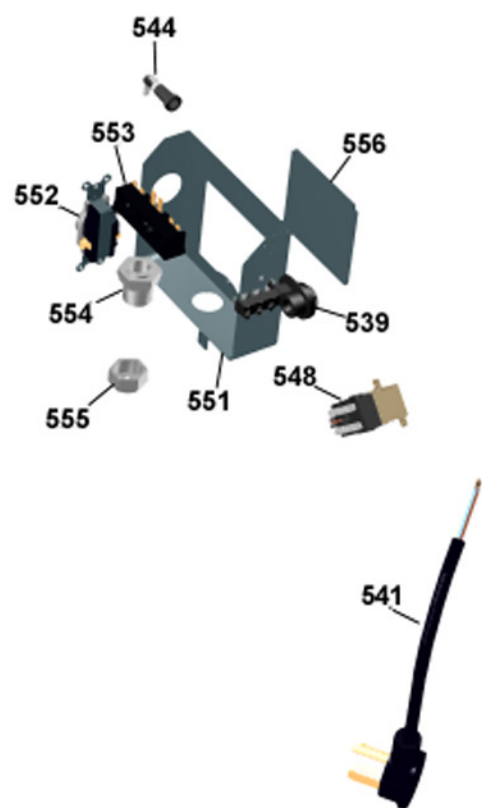

Control panel

ASKO, T701 US - White #10770110 (TD11US)

Pos	Spare part No.	Description	Qty	Comment
401	8076318-0-UL	PANEL W.HANDLE T701 ASKO US	1 Pcs	
401-a	8901591	Clip/Panel 600700s	4 Pcs	
403	8064945	Label program info. TD11	1 Pcs	
407	8061846-0-UL	Discontinued	0 Pcs	
411	8061711-0	Push Buttons TNM33/44/11/22	5 Pcs	
413	8061892-0	Temp/Timer Knob 600/700s	2 Pcs	
415	8061822	Decor Lens 06 Laundry	1 Pcs	
416	8060478	Ind. Lamp 600s WM	1 Pcs	
490	8065662	INSTRUCT TD21 ENGLISH US/CA	1 Pcs	
490	8065663	INSTRUCTIONS TD21 FRENCH US/CA	1 Pcs	
490	8065664	INSTRUCT TD21 SPANISH US/CA	1 Pcs	

Upper session

ASKO, T701 US - White #10770110 (TD11US)

Pos	Spare part No.	Description	Qty	Comment
501	8061690	Front Beam 600/700 Series	1 Pcs	
501-a	8900338	Screw 20 Torx Self Tapping	2 Pcs	
501-b	8901413	Lock Washer laundry tops	2 Pcs	
501-c	8902087	Screw Plastic Housing 20 Torx	2 Pcs	
509	8061883	Buzzer T700	1 Pcs	
509-a	8901097	Screw Terminal	1 Pcs	
511	8061931	Rotary Switch T700/720	1 Pcs	
511-a	8901097	Screw Terminal	2 Pcs	
517	8061875	Switch ON/OFF WM20	4 Pcs	
521	8061877	Start Switch T700/T720	1 Pcs	
525	8061839	Timer T700	1 Pcs	
529	8086700-1	Basic Harness	1 Pcs	
539	8061660	Terminal Block 5Pole	1 Pcs	
539-a	8901097	Screw Terminal	1 Pcs	
544	8065573	FUSE HOLDER GREY 15A US/CA	2 Pcs	
544-a	8058140	BK/MDA15 Fuse All laundry	2 Pcs	
544-b	8055725	Hub Fuse Holder	2 Pcs	
544-c	8054613	Fuse Holder Laundry	2 Pcs	
548	8064179	Relay 10 terminals WM	1 Pcs	
551	8065734	EL. BOX USA TD21	1 Pcs	
551-a	8901097	Screw Terminal	1 Pcs	
552	8061033	Subs to 8061455	1 Pcs	
553	8061891	Terminal Block DryerTD 20	1 Pcs	
554	8060462	Grommet	1 Pcs	
555	8060463	Lock Nut	1 Pcs	
556	8063756	Cover Terminal block T700s	1 Pcs	
556-a	8901097	Screw Terminal	1 Pcs	