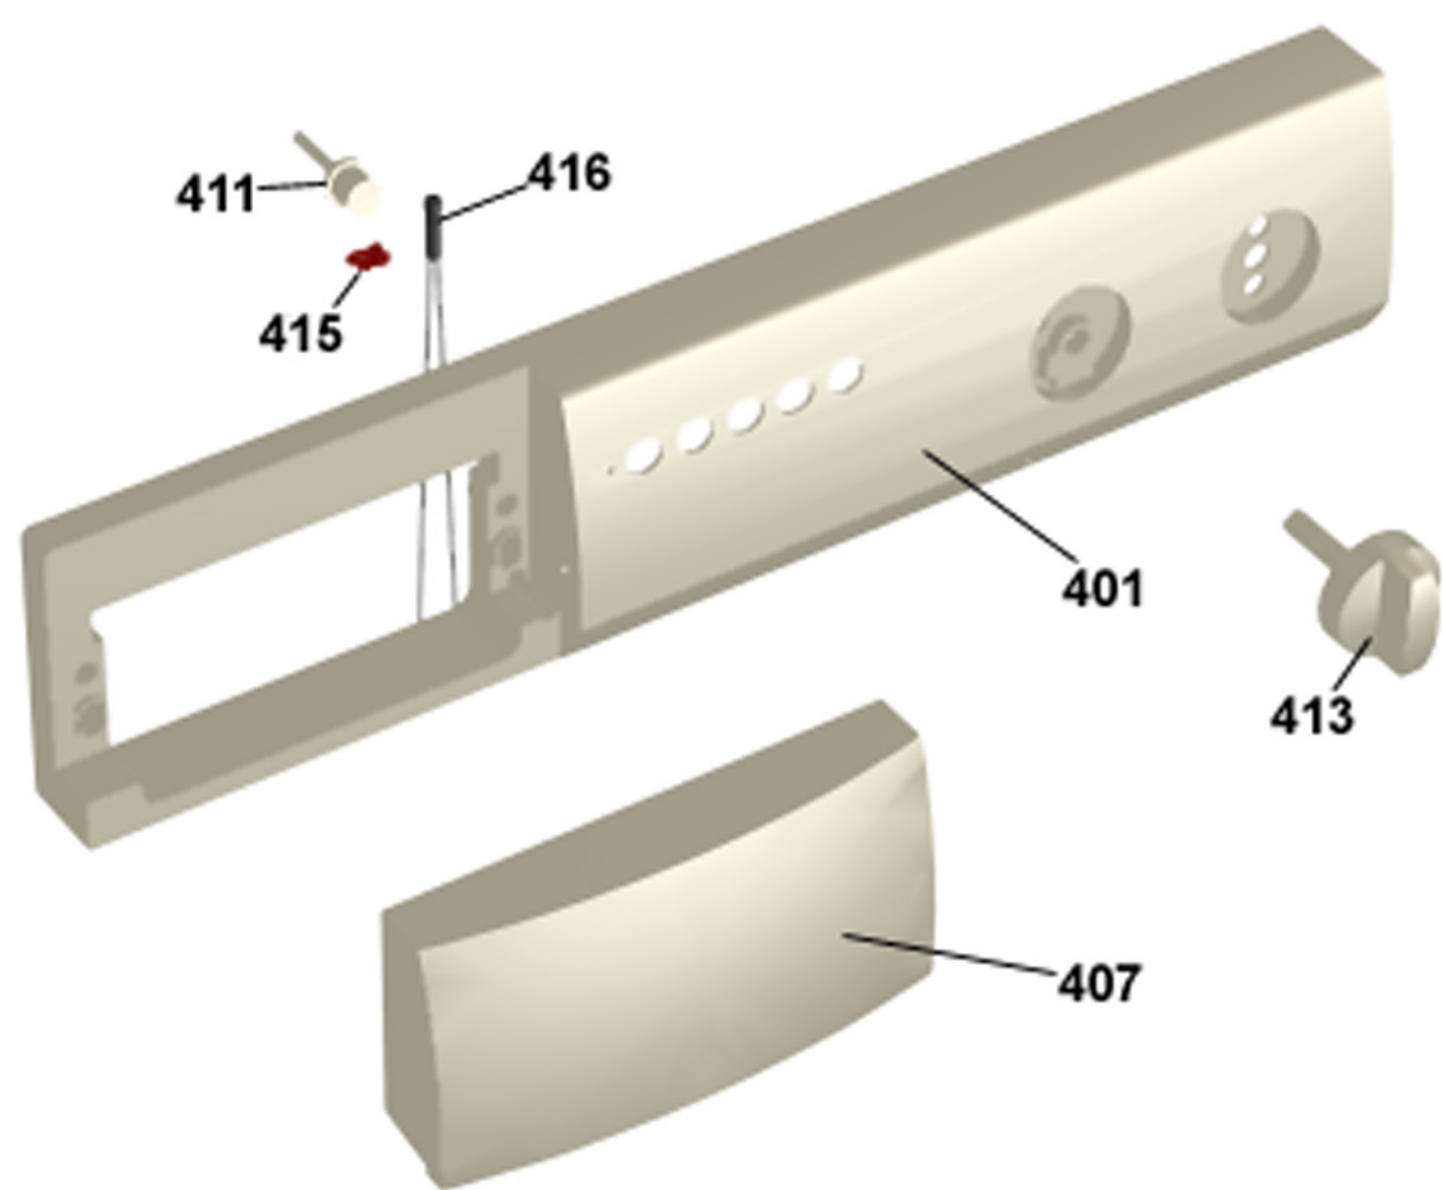

Control panel

ASKO, T701 US - White #10770110 (TD11US)

Pos	Spare part No.	Description	Qty	Comment
401	8076318-0-UL	PANEL W.HANDLE T701 ASKO US	1 Pcs	
401-a	8901591	Clip/Panel 600700s	4 Pcs	
403	8064945	Label program info. TD11	1 Pcs	
407	8061846-0-UL	Discontinued	0 Pcs	
411	8061711-0	Push Buttons TNM33/44/11/22	5 Pcs	
413	8061892-0	Temp/Timer Knob 600/700s	2 Pcs	
415	8061822	Decor Lens 06 Laundry	1 Pcs	
416	8060478	Ind. Lamp 600s WM	1 Pcs	
490	8065662	INSTRUCT TD21 ENGLISH US/CA	1 Pcs	
490	8065663	INSTRUCTIONS TD21 FRENCH US/CA	1 Pcs	
490	8065664	INSTRUCT TD21 SPANISH US/CA	1 Pcs	

Upper session

ASKO, T701 US - White #10770110 (TD11US)

Pos	Spare part No.	Description	Qty	Comment
501	8061690	Front Beam 600/700 Series	1 Pcs	
501-a	8900338	Screw 20 Torx Self Tapping	2 Pcs	
501-b	8901413	Lock Washer laundry tops	2 Pcs	
501-c	8902087	Screw Plastic Housing 20 Torx	2 Pcs	
509	8061883	Buzzer T700	1 Pcs	
509-a	8901097	Screw Terminal	1 Pcs	
511	8061931	Rotary Switch T700/720	1 Pcs	
511-a	8901097	Screw Terminal	2 Pcs	
517	8061875	Switch ON/OFF WM20	4 Pcs	
521	8061877	Start Switch T700/T720	1 Pcs	
525	8061839	Timer T700	1 Pcs	
529	8086700-1	Basic Harness	1 Pcs	
539	8061660	Terminal Block 5Pole	1 Pcs	
539-a	8901097	Screw Terminal	1 Pcs	
544	8065573	FUSE HOLDER GREY 15A US/CA	2 Pcs	
544-a	8058140	BK/MDA15 Fuse All laundry	2 Pcs	
544-b	8055725	Hub Fuse Holder	2 Pcs	
544-c	8054613	Fuse Holder Laundry	2 Pcs	
548	8064179	Relay 10 terminals WM	1 Pcs	
551	8065734	EL. BOX USA TD21	1 Pcs	
551-a	8901097	Screw Terminal	1 Pcs	
552	8061033	Subs to 8061455	1 Pcs	
553	8061891	Terminal Block DryerTD 20	1 Pcs	
554	8060462	Grommet	1 Pcs	
555	8060463	Lock Nut	1 Pcs	
556	8063756	Cover Terminal block T700s	1 Pcs	
556-a	8901097	Screw Terminal	1 Pcs	